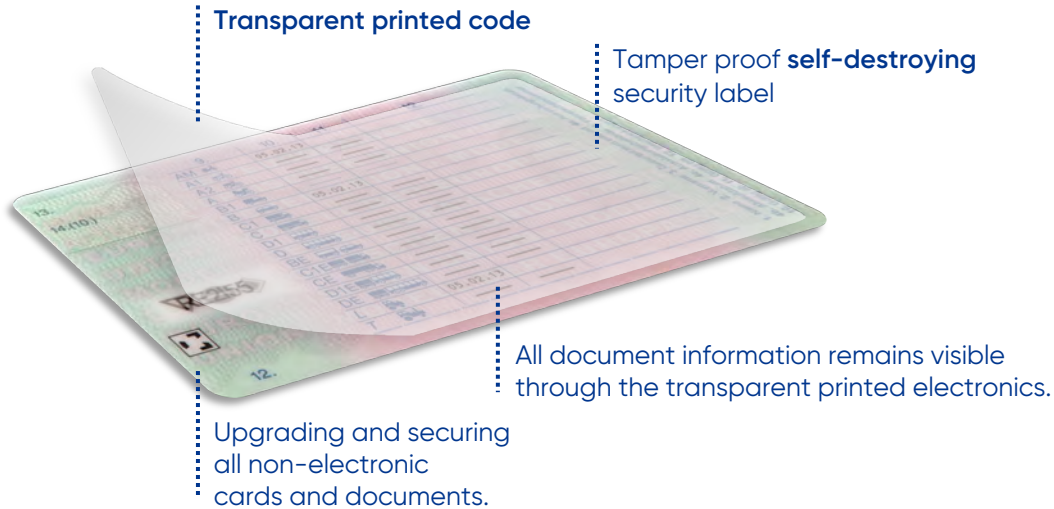

Security Option 2

Linking PrismaID and QR code identifiers together for digital plausibility check of the document.

„Only the pre-defined combination of QR code and hidden PrismaID will allow activation of the digital feature.“

PRINTED SMART ID – USE CASE EXAMPLE

„VIP Access for Banking“ – Securing QR code with copy-safe proof of presence.

PRINTED SMART ID LABEL – USE CASE EXAMPLE

„easycheck“ proof of presence for driver licenses with transparent label

<https://easycheck-by-edding.com>

PRINTED SMART ID LABEL – USE CASE EXAMPLE

„easycheck“ proof of presence for driver licenses with transparent label

ENABLING DIGITAL SERVICES WITH INTERACTIVE DOCUMENTS

- ✓ **Removing barriers:** anyone can verify documents on a website or app
- ✓ **Intuitive Access:** no prior knowledge needed with interactive user guidance
- ✓ **Self-authentication:** on personal device, no outside physical contact