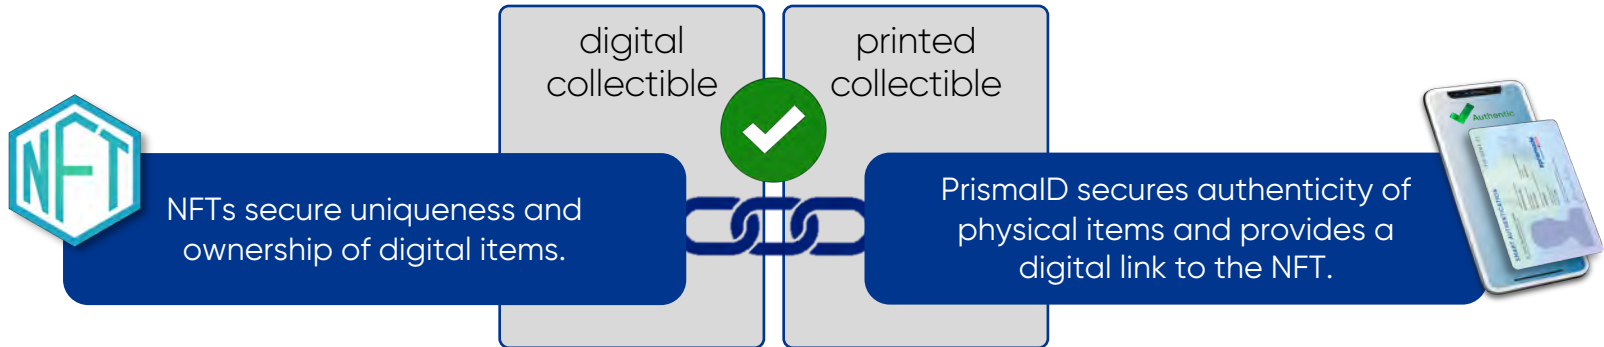

Blockchain technology and NFTs are quickly changing the business model landscape in Gaming, Art, Music, Film and will grow into licenses, certifications, intellectual property, and many real world assets.

How to securely connect the real world with NFTs?
Artworks, collectibles, documents, ... ?