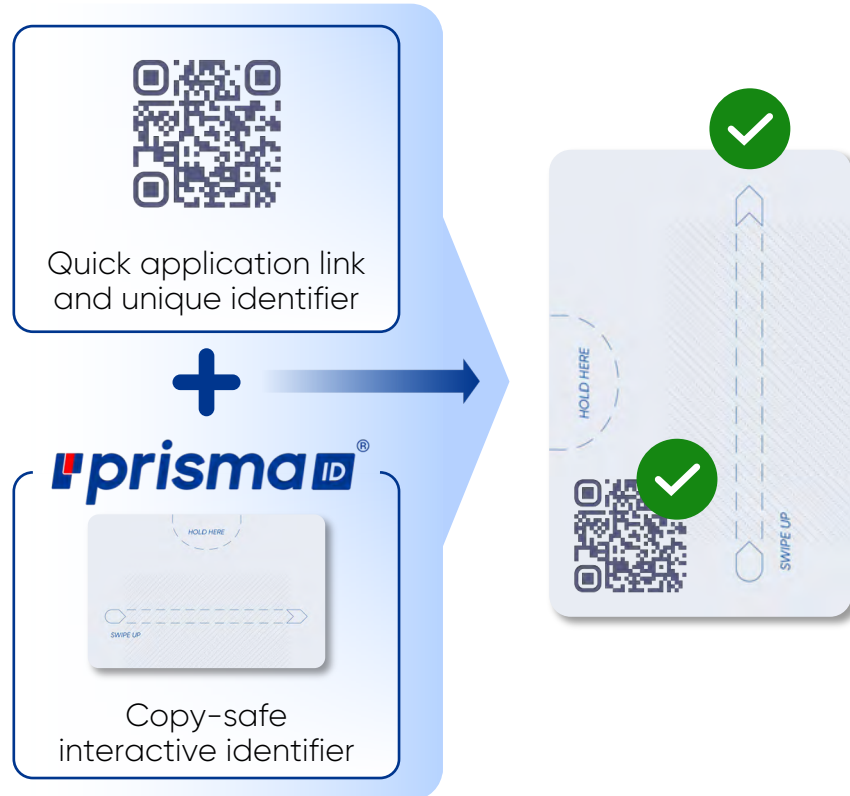

User friendly activation & communication

PRISMADE LABS PATENT PORTFOLIO

IP rights in 9 patent families

- ✓ 7 PCT applications (international patent applications)
- ✓ 2 German utility models

The patent applications cover systems, methods and devices at the **interface** between **printed interactive information carriers** or electronically conductive elements and **capacitive sensors** (touch screens of smartphones or proprietary reading devices).

*End-user focused,
interactive authentication
and communication*

PRINTED SMART ID

Electronic authentication on any smartphone with a printed feature!

SECURING QR CODES WITH COPY-SAFE PROOF OF PRESENCE

Security Option 1

Standalone functionality of QR code with easy to use copy protection through PrismaID. No access to personal data necessary to validate the document.

„Smartphone based authentication to validate the presence of a QR code on the original document.“

Security Option 2

Linking PrismaID and QR code identifiers together for digital plausibility check of the document.

„Only the pre-defined combination of QR code and hidden PrismaID will allow activation of the digital feature.“