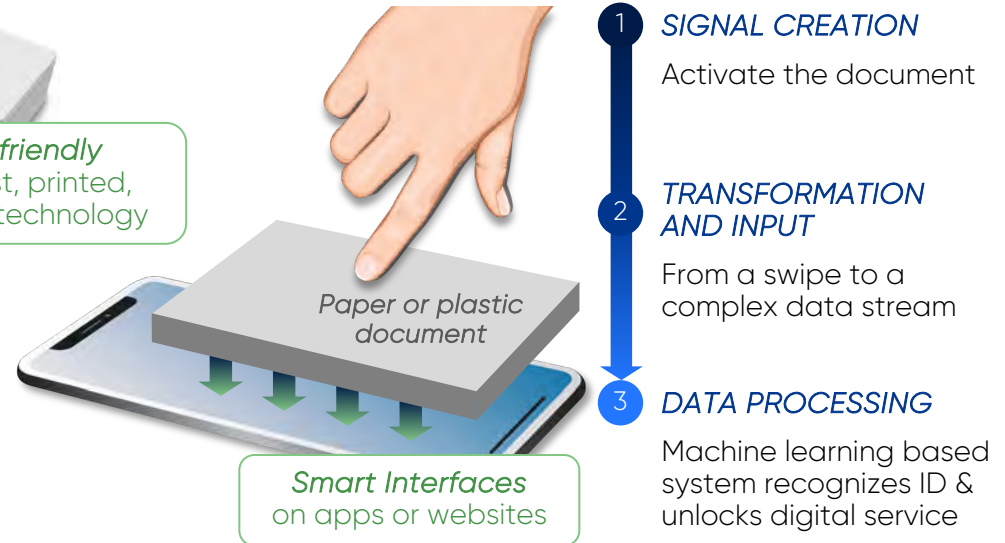

User friendly activation & communication