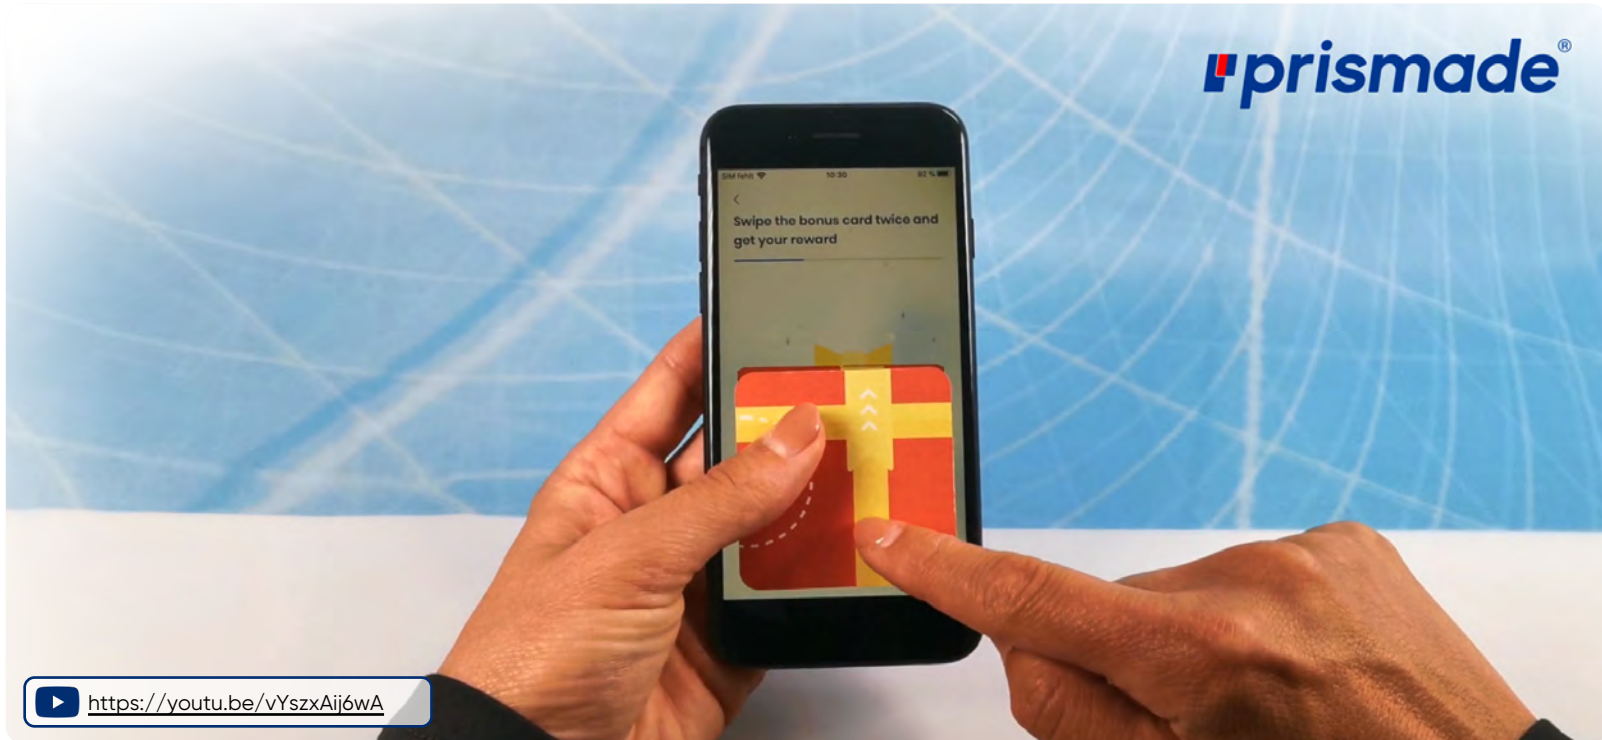

Printing functional pattern directly on product

User friendly activation & communication

*End-user focused,
authentication and
playful interactivity*

USE CASE EXAMPLE: MAGIC PAPER „OUT OF THE BOX“

Open your present! A bonus card that comes with a WOW-effect.