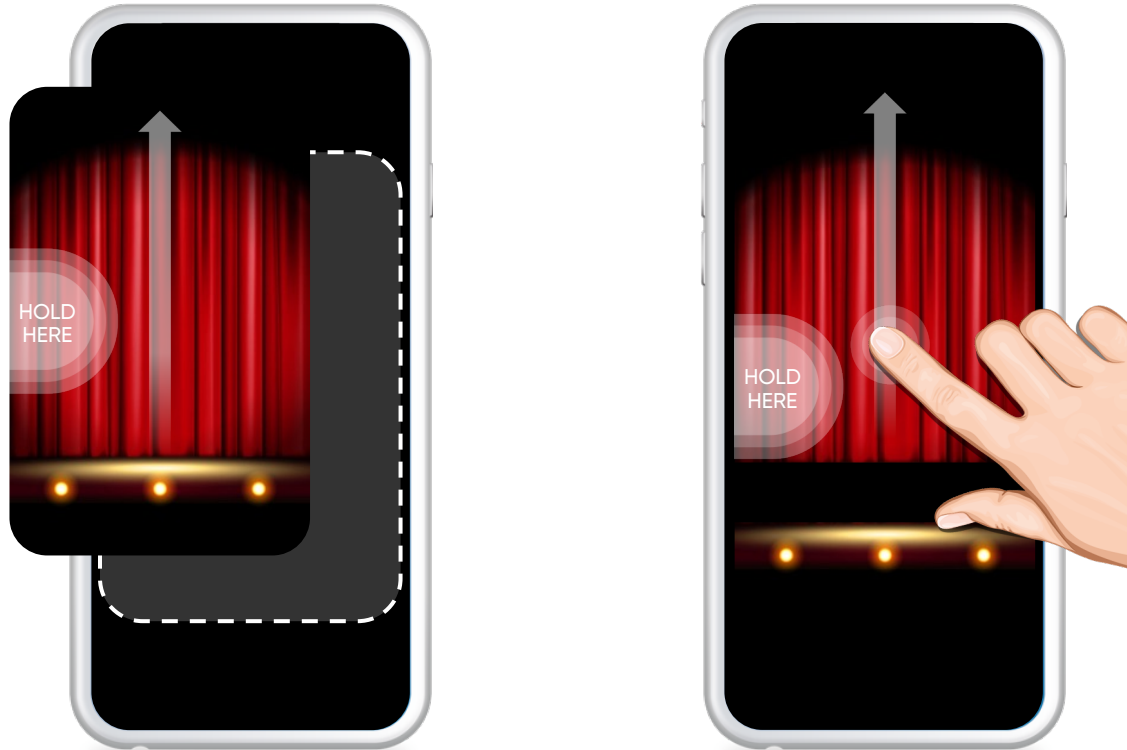

ENDLESS CREATIVE OPTIONS

Activate a digital game collection by kick-starting your toy directly from an exclusive promotion card.

ENDLESS CREATIVE OPTIONS SECURING DIGITAL CONTENT

The „magic curtain“ reveals the secret website content when you swipe over the card to open it.