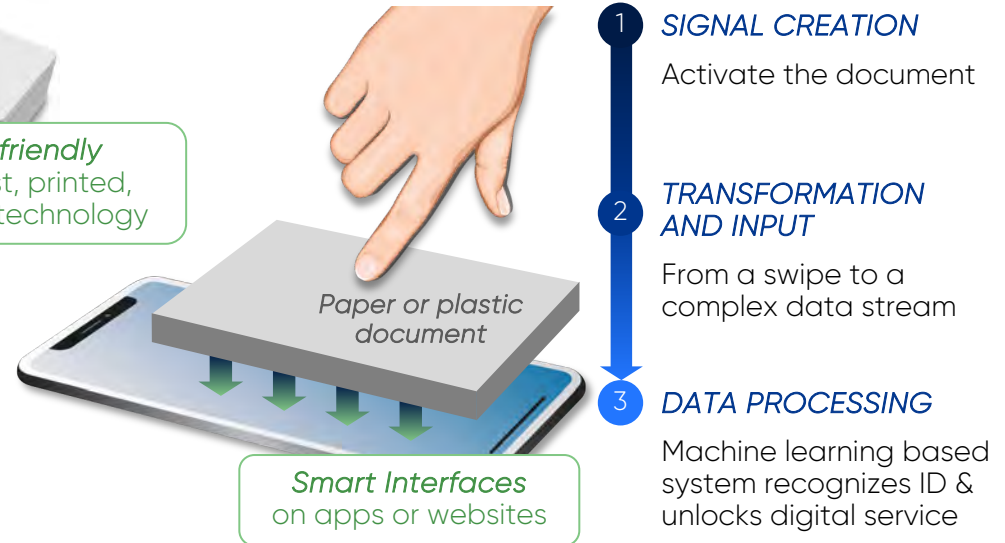

Filling the gap with copy protection and connectivity at low cost for secure documents.

TECHNOLOGY OVERVIEW

Prismade has created, patented and market tested a technology platform at the intersection of printing technology, machine learning and the smartphone eco-system.

Printing functional pattern directly on product

User friendly activation & communication

*End-user focused,
authentication and
playful interactivity*

USE CASE EXAMPLE: MAGIC PAPER „OUT OF THE BOX“

Open your present! A bonus card that comes with a WOW-effect.

USE CASE EXAMPLE: MAGIC PAPER „MISSING BATTERY“

A paper card grants exclusive access to a lottery game.

The „machine“ only allows authentic cards (your customers) to play.

PRINTED SMART ID – USE CASE EXAMPLE

ENDLESS CREATIVE OPTIONS

Activate a digital game collection by kick-starting your toy directly from an exclusive promotion card.

ENDLESS CREATIVE OPTIONS SECURING DIGITAL CONTENT

The „magic curtain“ reveals the secret website content when you swipe over the card to open it.